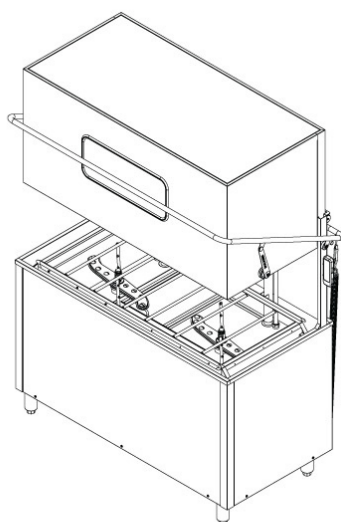

DOUBLE RACK DISHWASHER

Double rack dishwasher

DW-8000

Main features

BUILT-IN
BOOSTER

DOUBLE
RACK

REMOTE
CONTROLLER

STRONG
WASH PUMP

◦ Dimension

◦ features

- Big wash capacity by washing 2 racks at a time
- Enough wash chamber of 430mm × 1000mm available for long dishes and huge boxes
- Applicable to industrial washer including food box, industrial tools

◦ Specification

Product Model	DW-8000	Wash Arm	Rotation
Door Clearance	430mm	Dimension	1,340mm × 745mm × 1,425mm
Weight	180kg	Wash Capacity	25 ~ 73 Rack/Hour
Power Supply	380V 3PH	Used Power	11kW ~ 21kW
Wash Time	40 ~ 120 Sec.	Rinse Time	6 ~ 13 Sec.
Wash Pump	1.5kW × 2	Rinse Pump	0.13kW × 2
Wash Tank	100 L	Rinse Tank	54 L
Wash Temp.	60°C ~ 65°C	Rinse Temp.	80°C ~ 85°C
Booster Heater	8.0kW ~ 18kW	E/S device	Optional