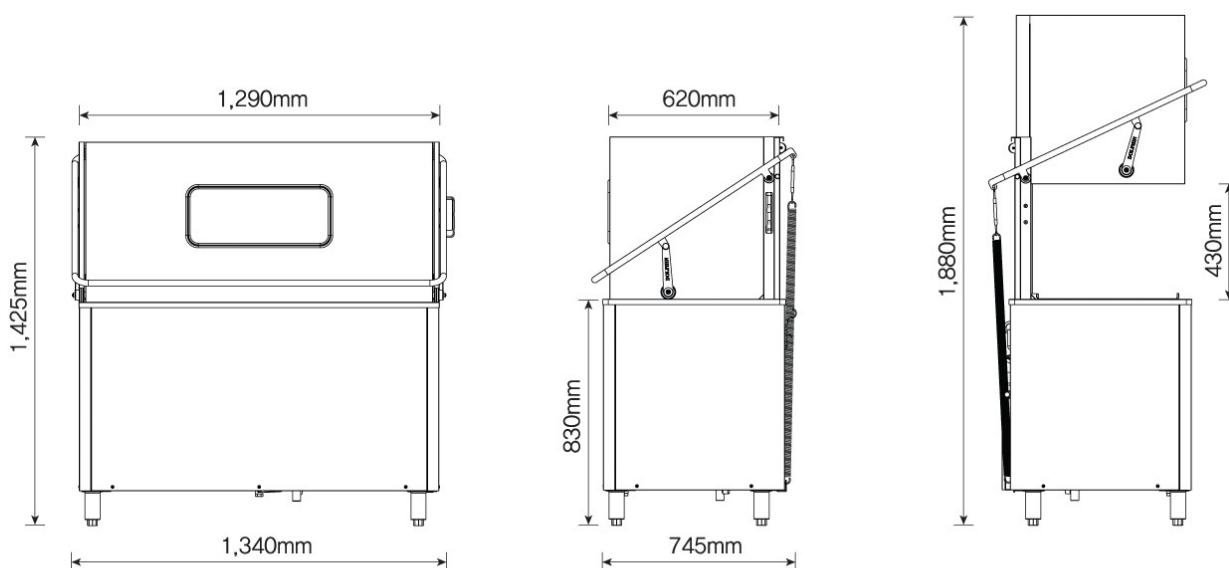

◦ Dimension

◦ features

- Big wash capacity by washing 2 racks at a time
- Enough wash chamber of 430mm × 1000mm available for long dishes and huge boxes
- Applicable to industrial washer including food box, industrial tools

◦ Specification

Product Model	DW-8000	Wash Arm	Rotation
Door Clearance	430mm	Dimension	1,340mm × 745mm × 1,425mm
Weight	180kg	Wash Capacity	25 ~ 73 Rack/Hour
Power Supply	380V 3PH	Used Power	11kW ~ 21kW
Wash Time	40 ~ 120 Sec.	Rinse Time	6 ~ 13 Sec.
Wash Pump	1.5kW × 2	Rinse Pump	0.13kW × 2
Wash Tank	100 L	Rinse Tank	54 L
Wash Temp.	60°C ~ 65°C	Rinse Temp.	80°C ~ 85°C
Booster Heater	8.0kW ~ 18kW	E/S device	Optional