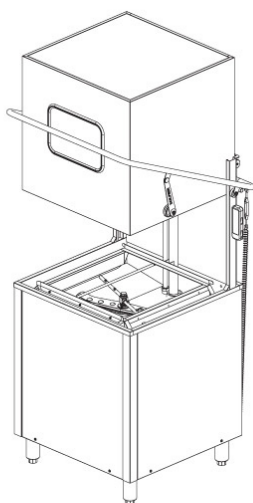

HOOD TYPE DISHWASHER

The user-friendly dishwasher

DW-5000

Main features

BUILT-IN
BOOSTER

HIGH
CLEARANCE HOOD

REMOTE
CONTROLLER

STRONG
WASH PUMP

◦ Dimension

◦ features

- The heat-conduction maximizes energy efficiency
- STS 304 frame of corrosion resistance
- Built-in dispenser of detergent and rinse aid
- Free from detergent contamination by fixed wash arm (for S-type only)
- 1.5kW of wash pump assuring more hygienic wash
- Visible door window to check working status
- 430mm of door clearance for big dishes, food tray (530mm clearance optional)
- Bigger wash capacity by strong power and enough chamber

◦ Specification

Product Model	DW-5000 series	Wash Arm	Rotation / fixed
Door Clearance	430mm~530mm	Dimension	650mm × 725mm × 1,425mm(1,525mm)
Weight	90kg ~ 100kg	Wash Capacity	25 ~ 73 Rack/Hour
Power Supply	220V 1PH / 380V 3PH	Used Power	4.3kW ~ 9.5kW
Wash Time	40 ~ 120 Sec.	Rinse Time	6 ~ 13 Sec.
Wash Pump	1.5kW	Rinse Pump	0.13kW
Wash Tank	50 L	Rinse Tank	27 L
Wash Temp.	60°C ~ 65°C	Rinse Temp.	80°C ~ 85°C
Booster Heater	2.8kW ~ 8.0kW	E/S device	Optional