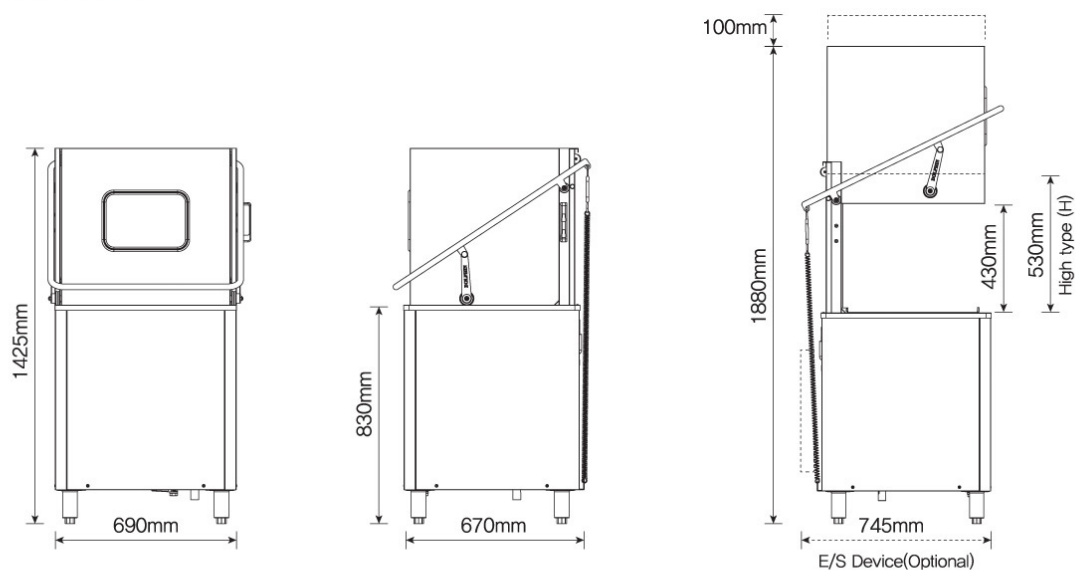

◦ Dimension

◦ features

- The heat-conduction maximizes energy efficiency
- STS 304 frame of corrosion resistance
- Built-in dispenser of detergent and rinse aid
- Free from detergent contamination by fixed wash arm (for S-type only)
- 1.5kW of wash pump assuring more hygienic wash
- Visible door window to check working status
- 430mm of door clearance for big dishes, food tray (530mm clearance optional)
- Bigger wash capacity by strong power and enough chamber

◦ Specification

Product Model	DW-5000 series	Wash Arm	Rotation / fixed
Door Clearance	430mm~530mm	Dimension	650mm × 725mm × 1,425mm(1,525mm)
Weight	90kg ~ 100kg	Wash Capacity	25 ~ 73 Rack/Hour
Power Supply	220V 1PH / 380V 3PH	Used Power	4.3kW ~ 9.5kW
Wash Time	40 ~ 120 Sec.	Rinse Time	6 ~ 13 Sec.
Wash Pump	1.5kW	Rinse Pump	0.13kW
Wash Tank	50 L	Rinse Tank	27 L
Wash Temp.	60°C ~ 65°C	Rinse Temp.	80°C ~ 85°C
Booster Heater	2.8kW ~ 8.0kW	E/S device	Optional