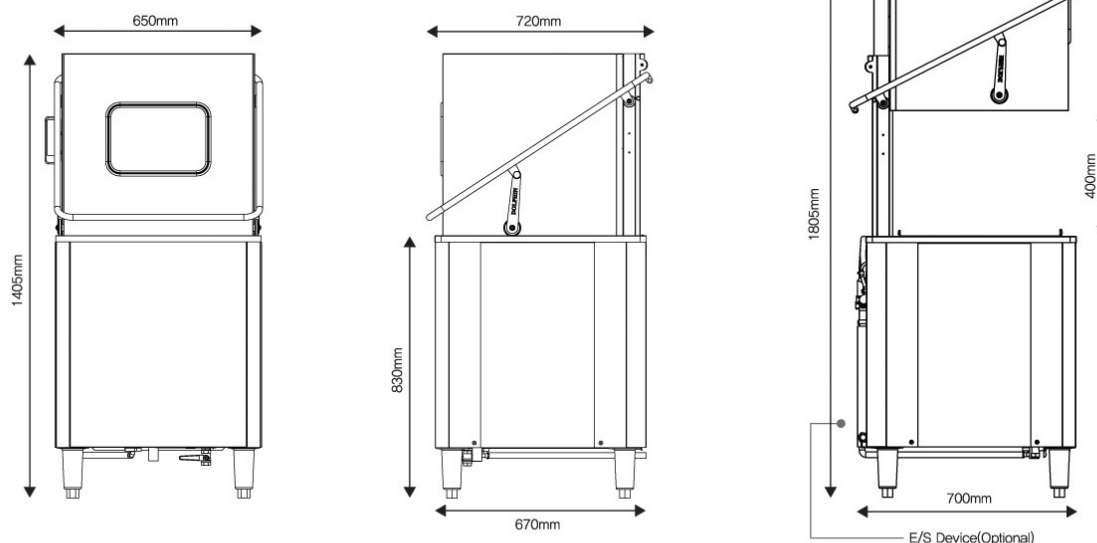

SIMPLE AND
VISIBLE DISPLAY

◦ Dimension

◦ features

- Clean wash water is kept by filtering and draining food debris through “Cyclon” filter
- Flush display of one-touch control panel for convenient work (remote controller optional)
- Selectable wash cycle
Simple – 52 sec. / Standard – 77 sec. / Strong – 112 sec.
User mode (user specification)
- No blind wash spot by wider wash arm
- Higher door clearance for various dish size (400mm door clearance)

◦ Specification

Product Model	DW-4000 series	Wash Arm	Rotation / fixed
Door Clearance	400mm	Dimension	650mm × 720mm × 1,405mm
Weight	91kg ~ 98kg	Wash Capacity	25 ~ 73 Rack/Hour
Power Supply	220V 1PH / 380V 3PH	Used Power	4.2kW ~ 10.2kW
Wash Time	40 ~ 120 Sec.	Rinse Time	6 ~ 13 Sec.
Wash Pump	1.2kW	Rinse Pump	0.13kW
Wash Tank	42 L	Rinse Tank	20 L
Wash Temp.	60°C ~ 65°C	Rinse Temp.	80°C ~ 85°C
Booster Heater	3.0~9.0kW	E/S device	Optional