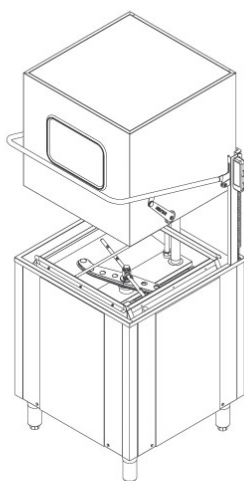

HOOD TYPE DISHWASHER

The user-friendly dishwasher

DW-3200

Main features

**BUILT-IN
BOOSTER**

**ROOF RINSE
NOZZLE**

**REMOTE
CONTROLLER**

**STRONG
WASH PUMP**

◦ Dimension

◦ features

- The heat-conduction maximizes energy efficiency
- STS 304 frame of corrosion resistance
- Built-in dispenser of detergent and rinse aid
- Free from detergent contamination by fixed wash arm (for S-type only)
- 1.2kW of high powered wash pump
- Visible door window to check working status
- 430mm of door clearance (optional)

◦ Specification

Product Model	DW-3200H series	Wash Arm	Rotation / fixed
Door Clearance	430mm	Dimension	650mm × 725mm × 1,425mm
Weight	72kg ~ 76kg	Wash Capacity	25 ~ 73 Rack/Hour
Power Supply	220V 1PH / 380V 3PH	Used Power	4.0kW ~ 9.2kW
Wash Time	40 ~ 120 Sec.	Rinse Time	6 ~ 13 Sec.
Wash Pump	1.2kW	Rinse Pump	0.13kW
Wash Tank	40 L	Rinse Tank	25 L
Wash Temp.	60°C ~ 65°C	Rinse Temp.	80°C ~ 85°C
Booster Heater	2.8~8.0kW	E/S device	Optional