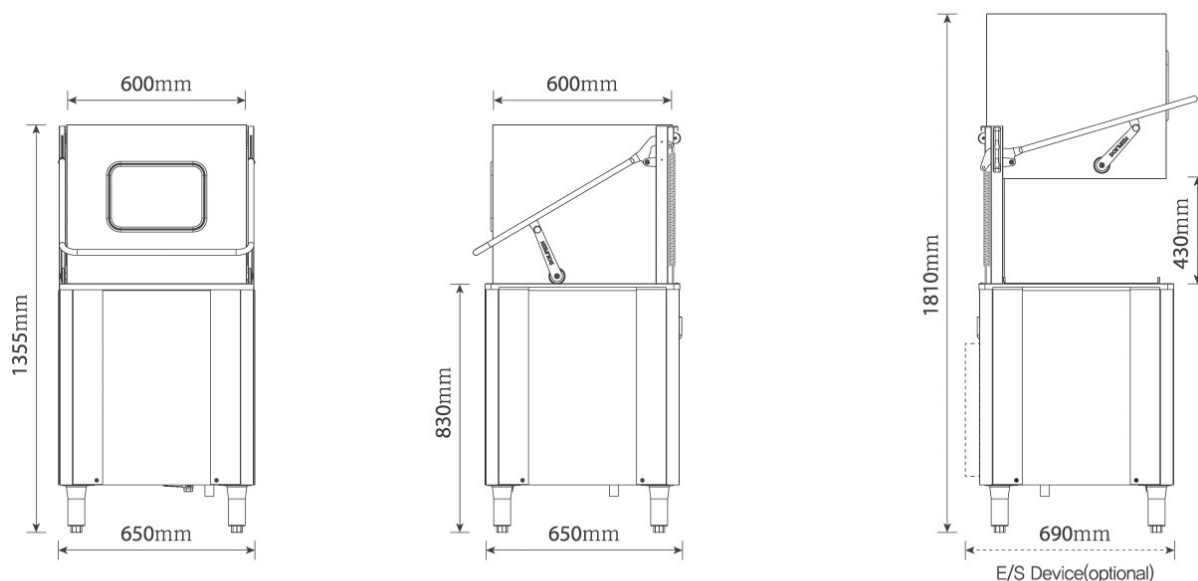

◦ Dimension

◦ features

- The heat-conduction maximizes energy efficiency
- STS 304 frame of corrosion resistance
- Built-in dispenser of detergent and rinse aid
- Free from detergent contamination by fixed wash arm (for S-type only)
- 1.2kW of high powered wash pump
- Visible door window to check working status
- 430mm of door clearance (optional)

◦ Specification

Product Model	DW-3200H series	Wash Arm	Rotation / fixed
Door Clearance	430mm	Dimension	650mm × 725mm × 1,425mm
Weight	72kg ~ 76kg	Wash Capacity	25 ~ 73 Rack/Hour
Power Supply	220V 1PH / 380V 3PH	Used Power	4.0kW ~ 9.2kW
Wash Time	40 ~ 120 Sec.	Rinse Time	6 ~ 13 Sec.
Wash Pump	1.2kW	Rinse Pump	0.13kW
Wash Tank	40 L	Rinse Tank	25 L
Wash Temp.	60°C ~ 65°C	Rinse Temp.	80°C ~ 85°C
Booster Heater	2.8~8.0kW	E/S device	Optional