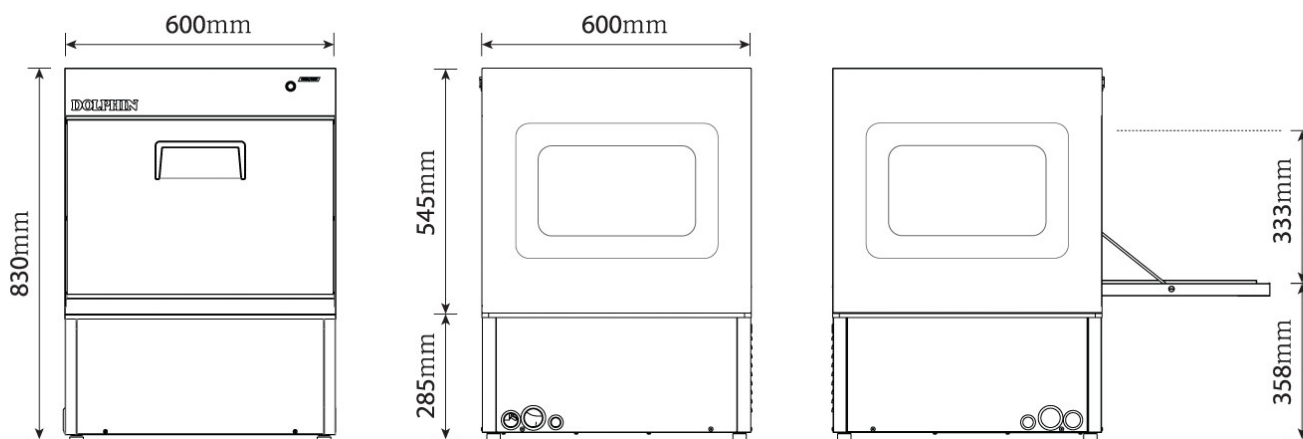

**DRAINAGE ON
TOP COVER**

COMPACT SIZE

◦ Dimension

◦ features

- Compact size suitable for limited space like coffee shop, wine bar
- Installation availability under table, beside table and on the table
- Top cover is usable as sink table with its drainage hole
- Enough door clearance of 330mm to load dishes easily
- Small size of 830mm height, but big wash capacity
- Extra start switch on front cover for safety
- Built-in dispenser of detergent and rinse aid
- Easy check of M/C operation status by hanging remote controller on any position

◦ Specification

Product Model	DW-1200	Wash Arm	Rotation / fixed
Door Clearance	333mm	Dimension	600mm × 600mm × 830mm
Weight	59kg	Wash Capacity	25 ~ 73 Rack/Hour
Power Supply	1PH, 220V 50/60Hz	Used Power	4.0kW
Wash Time	40 ~ 120 Sec.	Rinse Time	6 ~ 13 Sec.
Wash Pump	1.0kW	Rinse Pump	0.13kW
Wash Tank	18 L	Rinse Tank	8 L
Wash Temp.	60°C ~ 65°C	Rinse Temp.	80°C ~ 85°C
Booster Heater	3.0kW	E/S device	X