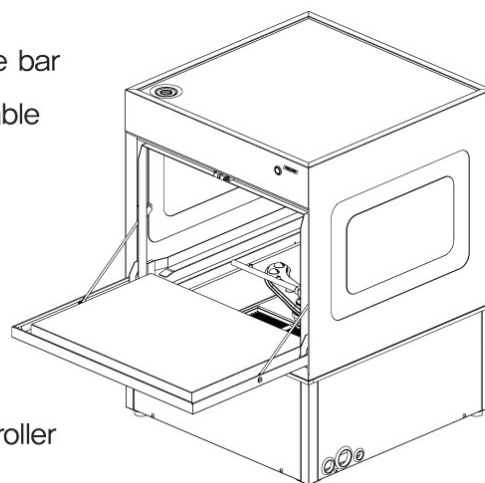

**DRAINAGE ON
TOP COVER**

COMPACT SIZE

◦ Dimension

◦ features

- Compact size suitable for limited space like coffee shop, wine bar
- Installation availability under table, beside table and on the table
- Top cover is usable as sink table with its drainage hole
- Enough door clearance of 330mm to load dishes easily
- Small size of 830mm height, but big wash capacity
- Extra start switch on front cover for safety
- Built-in dispenser of detergent and rinse aid
- Easy check of M/C operation status by hanging remote controller on any position

◦ Specification

Product Model	DW-1200	Wash Arm	Rotation / fixed
Door Clearance	333mm	Dimension	600mm × 600mm × 830mm
Weight	59kg	Wash Capacity	25 ~ 73 Rack/Hour
Power Supply	1PH, 220V 50/60Hz	Used Power	4.0kW
Wash Time	40 ~ 120 Sec.	Rinse Time	6 ~ 13 Sec.
Wash Pump	1.0kW	Rinse Pump	0.13kW
Wash Tank	18 L	Rinse Tank	8 L
Wash Temp.	60°C ~ 65°C	Rinse Temp.	80°C ~ 85°C
Booster Heater	3.0kW	E/S device	X