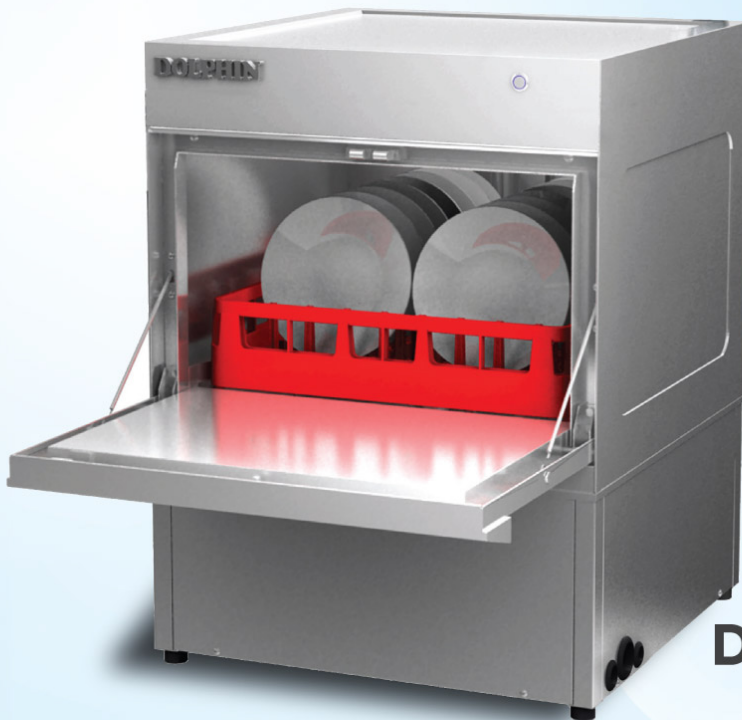

UNDER COUNTER DISHWASHER

Compact dishwasher for small kitchen

Top cover with drainage for sink table usage

Start button for safety operation

DW-1200

Main features

**BUILT-IN
BOOSTER**

**REMOTE
CONTROLLER**

**DRAINAGE ON
TOP COVER**

COMPACT SIZE

◦ Dimension

◦ features

- Compact size suitable for limited space like coffee shop, wine bar
- Installation availability under table, beside table and on the table
- Top cover is usable as sink table with its drainage hole
- Enough door clearance of 330mm to load dishes easily
- Small size of 830mm height, but big wash capacity
- Extra start switch on front cover for safety
- Built-in dispenser of detergent and rinse aid
- Easy check of M/C operation status by hanging remote controller on any position

◦ Specification

Product Model	DW-1200	Wash Arm	Rotation / fixed
Door Clearance	333mm	Dimension	600mm × 600mm × 830mm
Weight	59kg	Wash Capacity	25 ~ 73 Rack/Hour
Power Supply	1PH, 220V 50/60Hz	Used Power	4.0kW
Wash Time	40 ~ 120 Sec.	Rinse Time	6 ~ 13 Sec.
Wash Pump	1.0kW	Rinse Pump	0.13kW
Wash Tank	18 L	Rinse Tank	8 L
Wash Temp.	60°C ~ 65°C	Rinse Temp.	80°C ~ 85°C
Booster Heater	3.0kW	E/S device	X