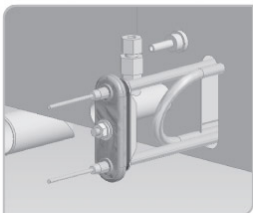

UNDER COUNTER DISHWASHER

Compact dishwasher for small kitchen

Top cover with drainage for sink table usage

Start button for safety operation

DW-1200

Main features

**BUILT-IN
BOOSTER**

**REMOTE
CONTROLLER**

**DRAINAGE ON
TOP COVER**

COMPACT SIZE

◦ Dimension

◦ features

- Compact size suitable for limited space like coffee shop, wine bar
- Installation availability under table, beside table and on the table
- Top cover is usable as sink table with its drainage hole
- Enough door clearance of 330mm to load dishes easily
- Small size of 830mm height, but big wash capacity
- Extra start switch on front cover for safety
- Built-in dispenser of detergent and rinse aid
- Easy check of M/C operation status by hanging remote controller on any position

◦ Specification

Product Model	DW-1200	Wash Arm	Rotation / fixed
Door Clearance	333mm	Dimension	600mm × 600mm × 830mm
Weight	59kg	Wash Capacity	25 ~ 73 Rack/Hour
Power Supply	1PH, 220V 50/60Hz	Used Power	4.0kW
Wash Time	40 ~ 120 Sec.	Rinse Time	6 ~ 13 Sec.
Wash Pump	1.0kW	Rinse Pump	0.13kW
Wash Tank	18 L	Rinse Tank	8 L
Wash Temp.	60°C ~ 65°C	Rinse Temp.	80°C ~ 85°C
Booster Heater	3.0kW	E/S device	X