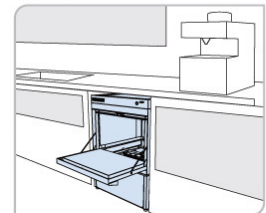

UNDER COUNTER DISHWASHER

Compact dishwasher for small kitchen

Top cover with drainage for sink table usage

Start button for safety operation

DW-1200

Main features

**BUILT-IN
BOOSTER**

**REMOTE
CONTROLLER**

**DRAINAGE ON
TOP COVER**

COMPACT SIZE

◦ Dimension

◦ features

- Compact size suitable for limited space like coffee shop, wine bar
- Installation availability under table, beside table and on the table
- Top cover is usable as sink table with its drainage hole
- Enough door clearance of 330mm to load dishes easily
- Small size of 830mm height, but big wash capacity
- Extra start switch on front cover for safety
- Built-in dispenser of detergent and rinse aid
- Easy check of M/C operation status by hanging remote controller on any position

◦ Specification

Product Model	DW-1200	Wash Arm	Rotation / fixed
Door Clearance	333mm	Dimension	600mm × 600mm × 830mm
Weight	59kg	Wash Capacity	25 ~ 73 Rack/Hour
Power Supply	1PH, 220V 50/60Hz	Used Power	4.0kW
Wash Time	40 ~ 120 Sec.	Rinse Time	6 ~ 13 Sec.
Wash Pump	1.0kW	Rinse Pump	0.13kW
Wash Tank	18 L	Rinse Tank	8 L
Wash Temp.	60°C ~ 65°C	Rinse Temp.	80°C ~ 85°C
Booster Heater	3.0kW	E/S device	X